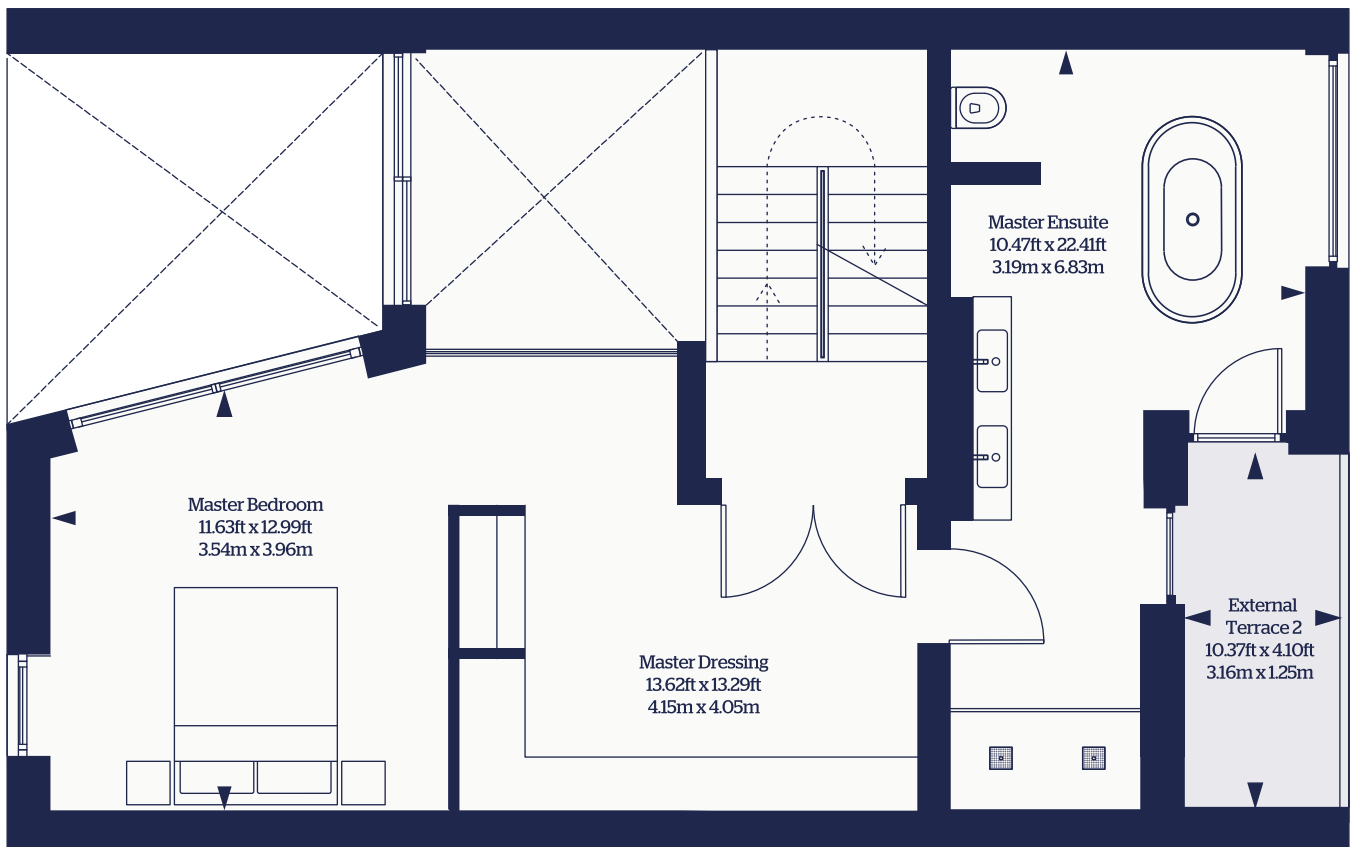

Battersea Square Mews

House 4 - Basement

Total property internal space: 3093.22ft² Total property external space: 488.78ft²

Please note, this information is subject to review and therefore potential change. All stated dimensions are subject to change. You should be advised, therefore, not to order any other goods which depend on accurate dimensions before carrying out a check measure within your reserved property. Please ask the Sales Advisor for details.

Battersea Square Mews

House 4- Ground floor

Total property internal space: 3093.22ft² Total property external space: 488.78ft²

Please note, this information is subject to review and therefore potential change. All stated dimensions are subject to change. You should be advised, therefore, not to order any other goods which depend on accurate dimensions before carrying out a check measure within your reserved property. Please ask the Sales Advisor for details.

Battersea Square Mews

House 4 - 1st floor

Total property internal space: 3093.22ft² Total property external space: 488.78ft²

Please note, this information is subject to review and therefore potential change. All stated dimensions are subject to change. You should be advised, therefore, not to order any other goods which depend on accurate dimensions before carrying out a check measure within your reserved property. Please ask the Sales Advisor for details.

Battersea Square Mews

House 4 - 2nd floor

Total property internal space: 3093.22ft² Total property external space: 488.78ft²

Please note, this information is subject to review and therefore potential change. All stated dimensions are subject to change. You should be advised, therefore, not to order any other goods which depend on accurate dimensions before carrying out a check measure within your reserved property. Please ask the Sales Advisor for details.