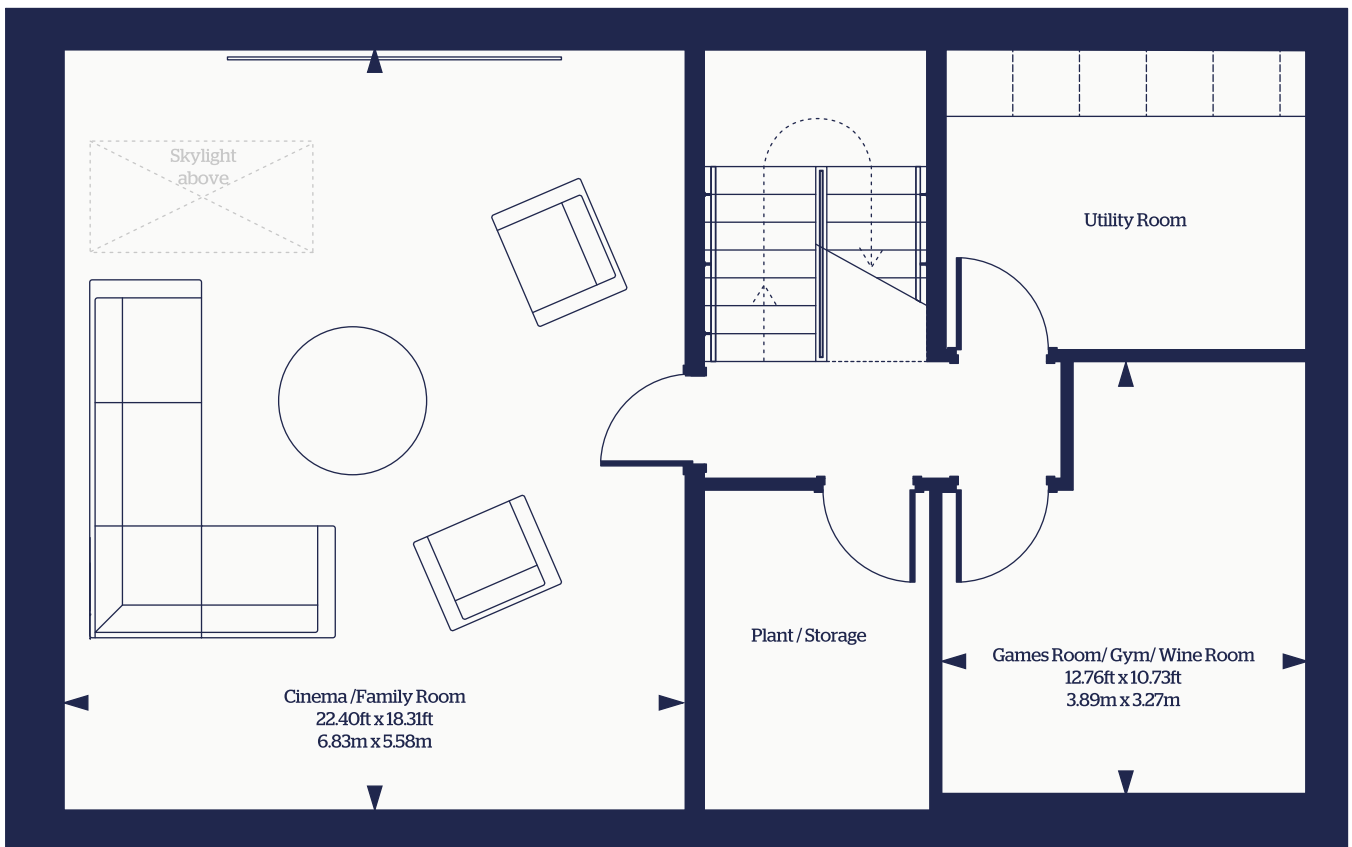

Battersea Square Mews

House 4 - Basement

Total property internal space: 3093.22ft² Total property external space: 488.78ft²

Please note, this information is subject to review and therefore potential change. All stated dimensions are subject to change. You should be advised, therefore, not to order any other goods which depend on accurate dimensions before carrying out a check measure within your reserved property. Please ask the Sales Advisor for details.

Battersea Square Mews

House 4- Ground floor

Total property internal space: 3093.22ft² Total property external space: 488.78ft²

Please note, this information is subject to review and therefore potential change. All stated dimensions are subject to change. You should be advised, therefore, not to order any other goods which depend on accurate dimensions before carrying out a check measure within your reserved property. Please ask the Sales Advisor for details.

Battersea Square Mews

House 4 - 1st floor

Total property internal space: 3093.22ft² Total property external space: 488.78ft²

Please note, this information is subject to review and therefore potential change. All stated dimensions are subject to change. You should be advised, therefore, not to order any other goods which depend on accurate dimensions before carrying out a check measure within your reserved property. Please ask the Sales Advisor for details.

Battersea Square Mews

House 4 - 2nd floor

Total property internal space: 3093.22ft² Total property external space: 488.78ft²

Please note, this information is subject to review and therefore potential change. All stated dimensions are subject to change. You should be advised, therefore, not to order any other goods which depend on accurate dimensions before carrying out a check measure within your reserved property. Please ask the Sales Advisor for details.