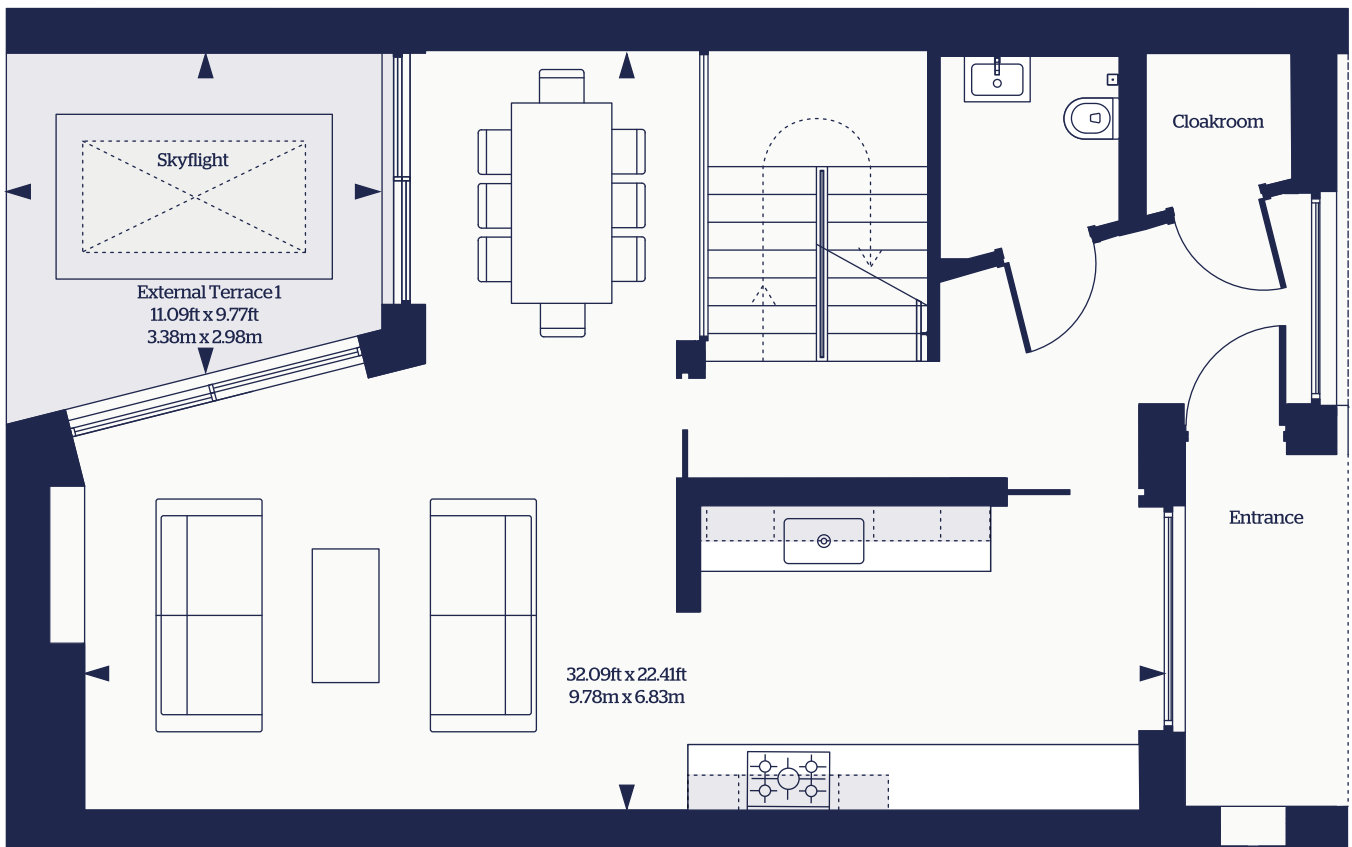

Battersea Square Mews

House 4 - Basement

Total property internal space: 3093.22ft² Total property external space: 488.78ft²

Please note, this information is subject to review and therefore potential change. All stated dimensions are subject to change. You should be advised, therefore, not to order any other goods which depend on accurate dimensions before carrying out a check measure within your reserved property. Please ask the Sales Advisor for details.

Battersea Square Mews

House 4- Ground floor

Total property internal space: 3093.22ft² Total property external space: 488.78ft²

Please note, this information is subject to review and therefore potential change. All stated dimensions are subject to change. You should be advised, therefore, not to order any other goods which depend on accurate dimensions before carrying out a check measure within your reserved property. Please ask the Sales Advisor for details.

Battersea Square Mews

House 4 - 1st floor

Total property internal space: 3093.22ft² Total property external space: 488.78ft²

Please note, this information is subject to review and therefore potential change. All stated dimensions are subject to change. You should be advised, therefore, not to order any other goods which depend on accurate dimensions before carrying out a check measure within your reserved property. Please ask the Sales Advisor for details.

Battersea Square Mews

House 4 - 2nd floor

Total property internal space: 3093.22ft² Total property external space: 488.78ft²

Please note, this information is subject to review and therefore potential change. All stated dimensions are subject to change. You should be advised, therefore, not to order any other goods which depend on accurate dimensions before carrying out a check measure within your reserved property. Please ask the Sales Advisor for details.