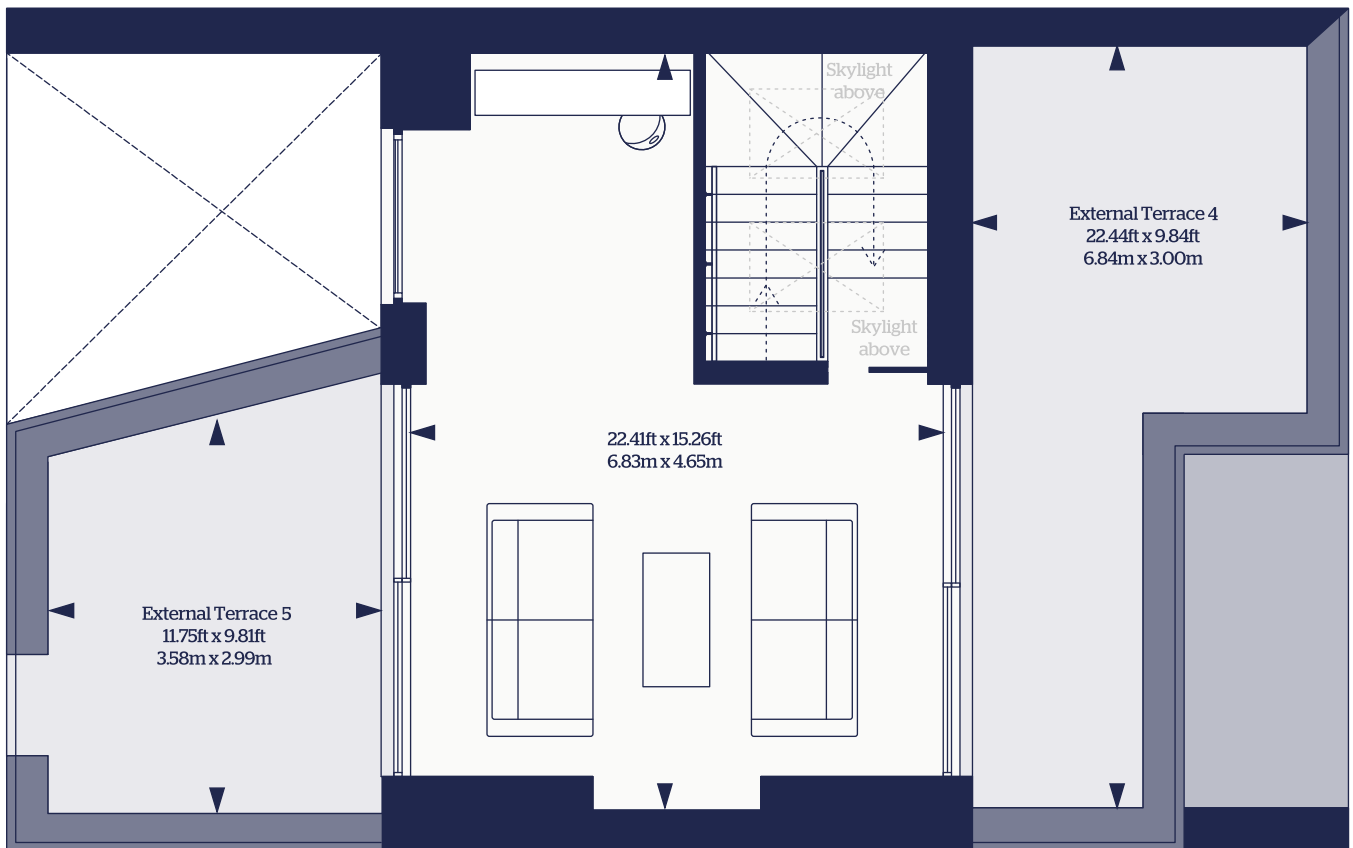

Battersea Square Mews

House 4- Ground floor

Total property internal space: 3093.22ft² Total property external space: 488.78ft²

Please note, this information is subject to review and therefore potential change. All stated dimensions are subject to change. You should be advised, therefore, not to order any other goods which depend on accurate dimensions before carrying out a check measure within your reserved property. Please ask the Sales Advisor for details.

Battersea Square Mews

House 4 - 1st floor

Total property internal space: 3093.22ft² Total property external space: 488.78ft²

Please note, this information is subject to review and therefore potential change. All stated dimensions are subject to change. You should be advised, therefore, not to order any other goods which depend on accurate dimensions before carrying out a check measure within your reserved property. Please ask the Sales Advisor for details.

Battersea Square Mews

House 4 - 2nd floor

Total property internal space: 3093.22ft² Total property external space: 488.78ft²

Please note, this information is subject to review and therefore potential change. All stated dimensions are subject to change. You should be advised, therefore, not to order any other goods which depend on accurate dimensions before carrying out a check measure within your reserved property. Please ask the Sales Advisor for details.

Battersea Square Mews

House 4 - 3rd floor

Total property internal space: 3093.22ft² Total property external space: 488.78ft²

Please note, this information is subject to review and therefore potential change. All stated dimensions are subject to change. You should be advised, therefore, not to order any other goods which depend on accurate dimensions before carrying out a check measure within your reserved property. Please ask the Sales Advisor for details.