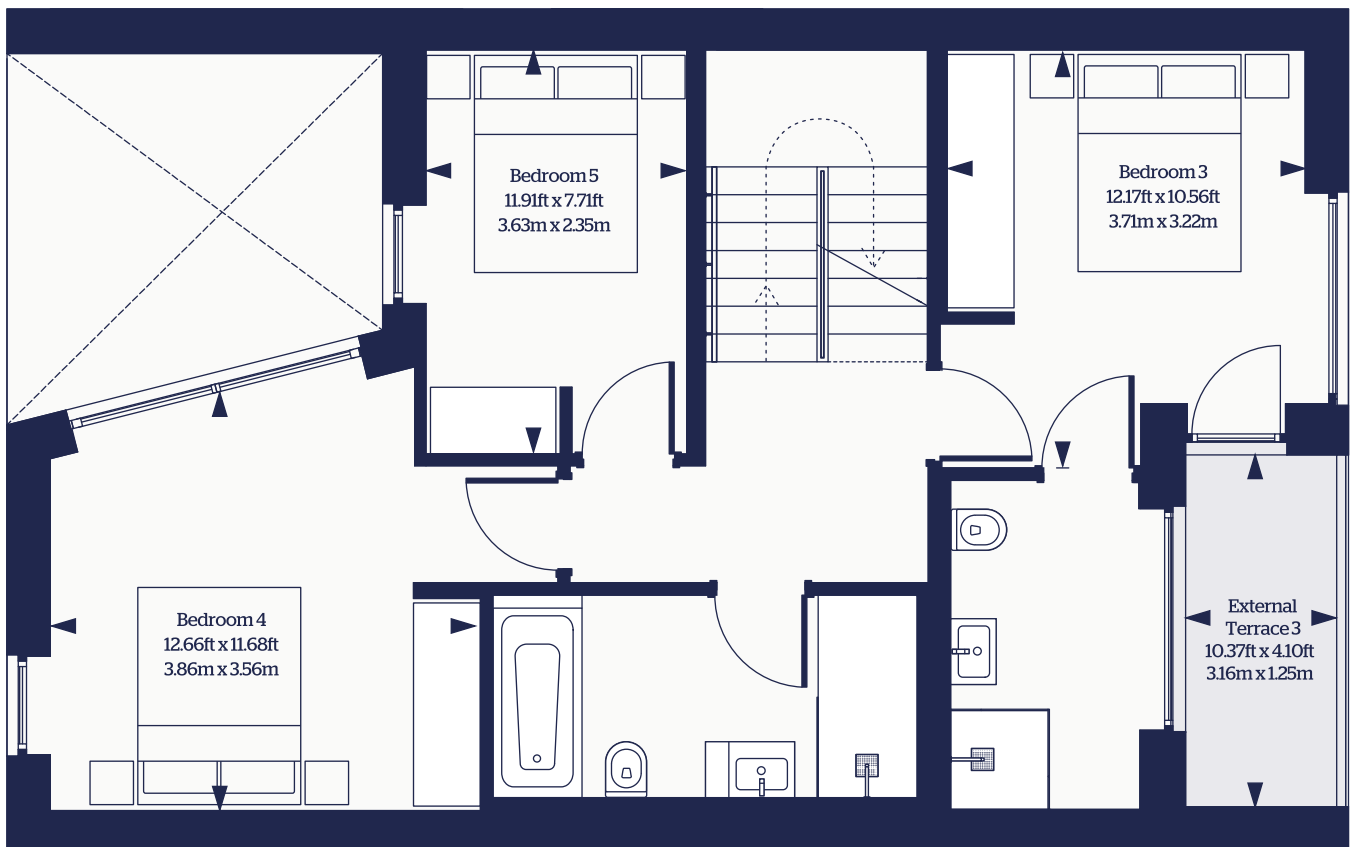

Battersea Square Mews

House 4- Ground floor

Total property internal space: 3093.22ft² Total property external space: 488.78ft²

Please note, this information is subject to review and therefore potential change. All stated dimensions are subject to change. You should be advised, therefore, not to order any other goods which depend on accurate dimensions before carrying out a check measure within your reserved property. Please ask the Sales Advisor for details.

Battersea Square Mews

House 4 - 1st floor

Total property internal space: 3093.22ft² Total property external space: 488.78ft²

Please note, this information is subject to review and therefore potential change. All stated dimensions are subject to change. You should be advised, therefore, not to order any other goods which depend on accurate dimensions before carrying out a check measure within your reserved property. Please ask the Sales Advisor for details.

Battersea Square Mews

House 4 - 2nd floor

Total property internal space: 3093.22ft² Total property external space: 488.78ft²

Please note, this information is subject to review and therefore potential change. All stated dimensions are subject to change. You should be advised, therefore, not to order any other goods which depend on accurate dimensions before carrying out a check measure within your reserved property. Please ask the Sales Advisor for details.

Battersea Square Mews

House 4 - 3rd floor

Total property internal space: 3093.22ft² Total property external space: 488.78ft²

Please note, this information is subject to review and therefore potential change. All stated dimensions are subject to change. You should be advised, therefore, not to order any other goods which depend on accurate dimensions before carrying out a check measure within your reserved property. Please ask the Sales Advisor for details.